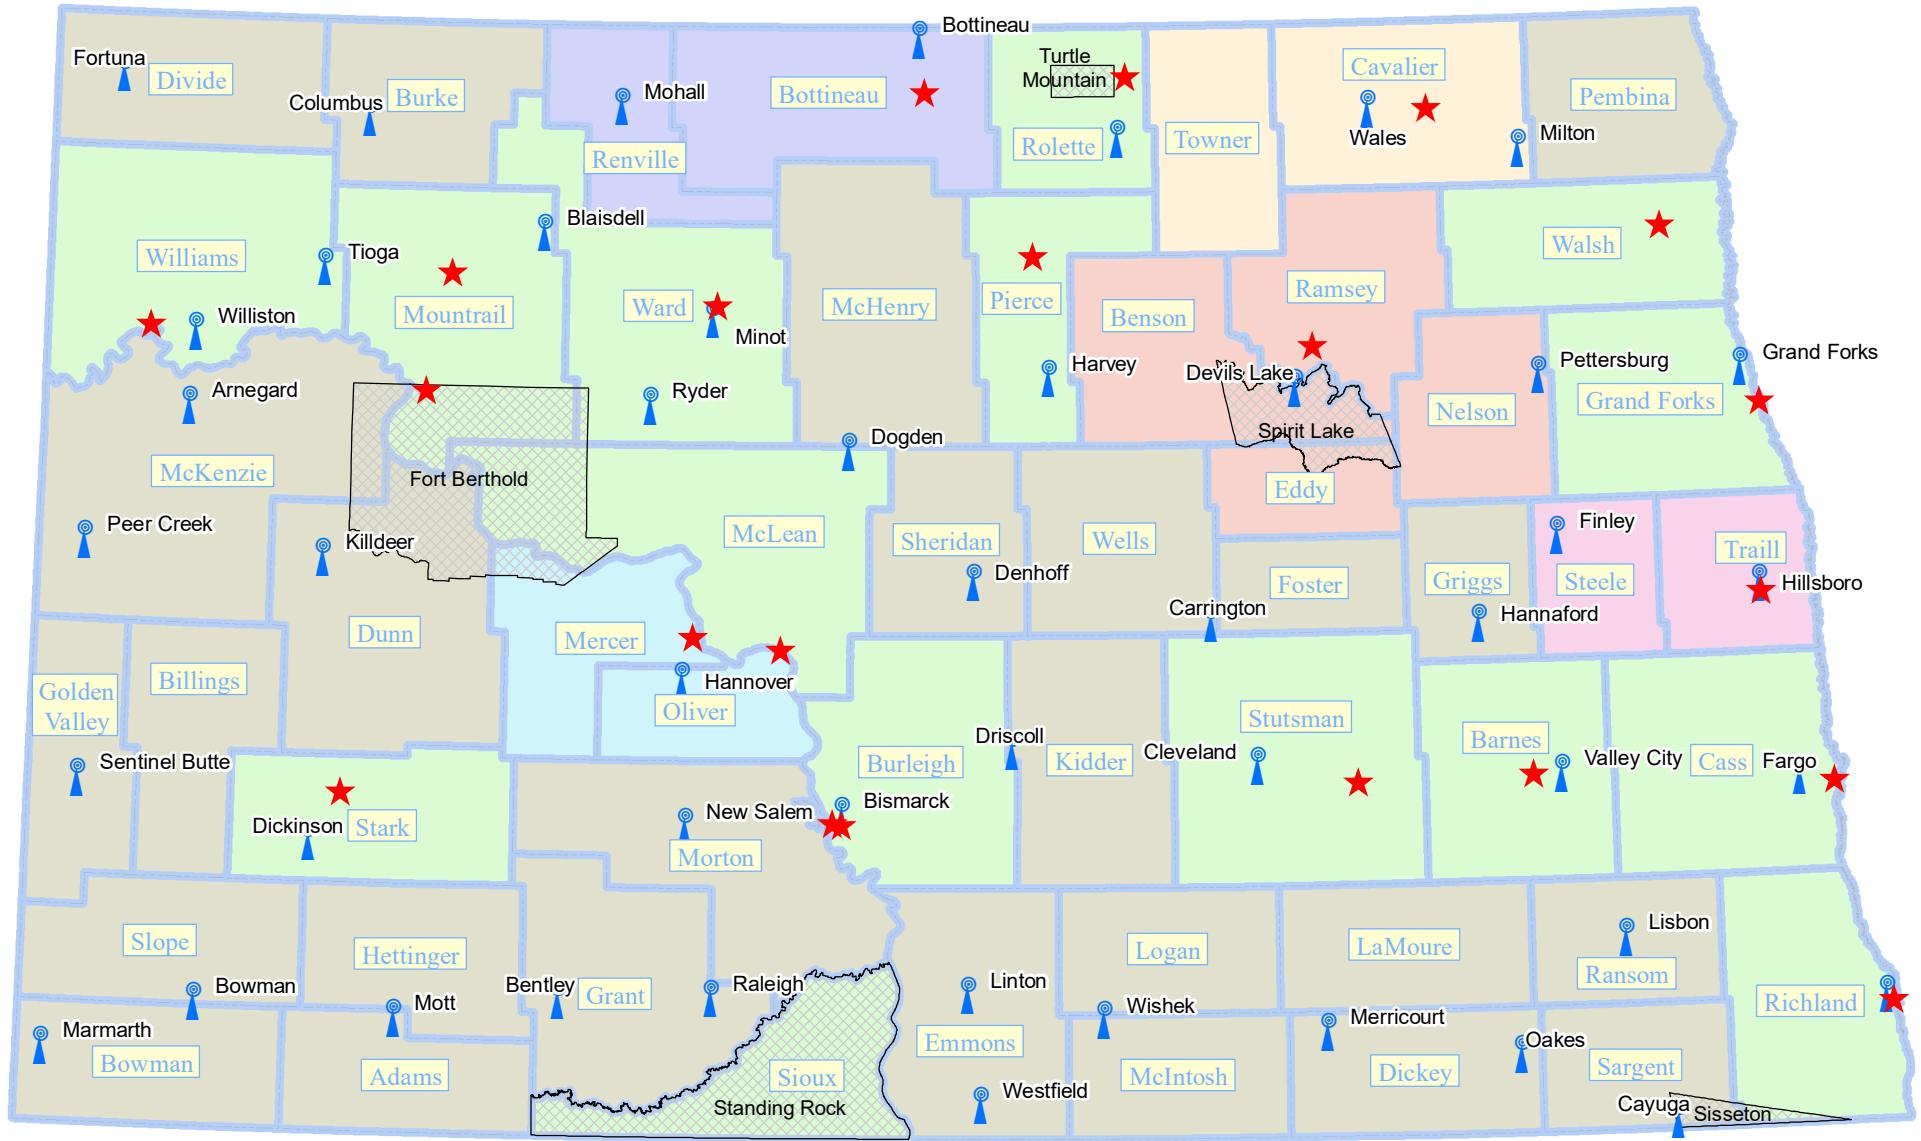

# State Radio Service Area Map

## Map Features

-  PSAP Locations
-  SR Radio Towers
-  Tribal Lands

## PSAP Service Areas

- |  |   |
|--|---|
|  Bottineau & Renville |  Mercer & Oliver |
|  Individual           |  NDSR            |
|  Lake Region          |  Steele & Traill |
|  Cavalier & Towner    |   |